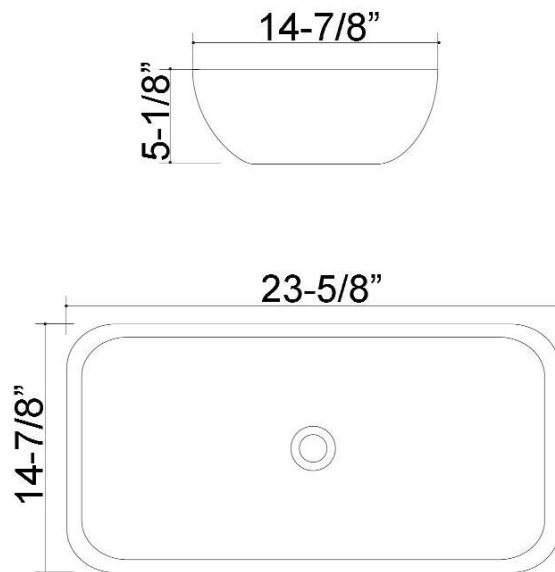

Features:

- Above counter basin
- Vitreous china for durability
- No overflow
- Drain not provided
- Can be used with grid drain #5601 and umbrella drain # UD701 (Not included)

Colors:
WH White

Compliance Certification
Meets or exceeds the following
specifications: ASME A112.19.2
2013 and CSA B45.1-13 for
ceramic plumbing fixtures.